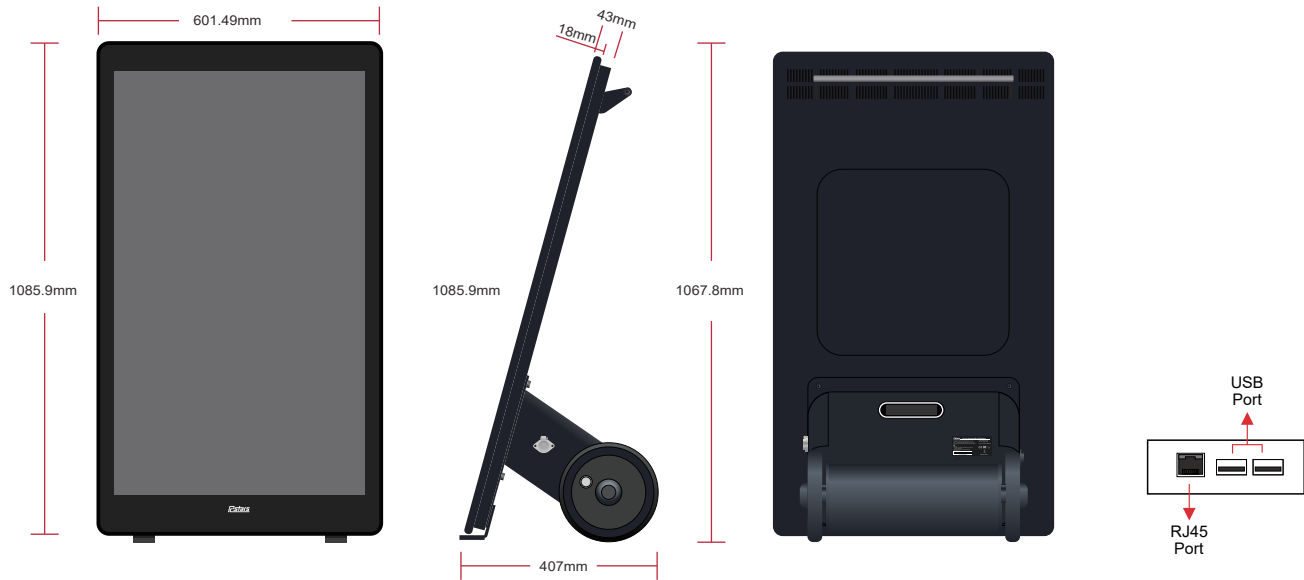

RCS-430LYAZ

Digital Signage is the remote-controlled distribution and playback of digital content (TV programs, advertising, menus, and every sort of information) on networks of displays. These displays can range from digital billboards to much smaller screens, either at a single location or across multiple sites. It's all about targeting the audience with relevant information. Digital signage enables users to display their messages more dynamically and targeted.

Key Features:

- Android 7.1 operating system
- Rockchip RK3288 Quad-core CPU
- 2/4GB DDR3 + 8/16/32 GB Flash
- 802.11a/b/g/n/ac internal Wifi
- 4G/WIFI/WLAN Network connection
- Remote Management Software
- Portrait & Landscape display mode
- 1080P Display output
- The battery life is 10 hours
- Low glare glass

Application Areas

- POS
- Hotel
- Self-service Terminal
- Public Information Display
- Hospitality
- In-vehicles And Transportation

Specifications

DISPLAY	Panel Model	43 inch TFT LED
	Max Resolution	1920×1080
	Aspect Ratio	16:09
	Pixel Pitch	0.49005×0.49005
	Viewing Angle	89/89/89/89
	Contrast Ratio	1200:1
	Brightness	1500 cd/m ²
	Response Time	8 ms
	Display Area (mm)	941.184×529.416 mm
	Panel Size(mm)	973×565.8×29 mm
	Screen Weight	11 kg
	Lamp Type	WLED
	INTERNAL MEDIA PLAYER	CPU
GPU		ARM Mali-T764
RAM		2/4GB DDR3
ROM		8/16/32 GB Flash
OS		Android 7.1
CONNECTOR	USB	×2
	LAN	×1
CONNECTIVITY	WiFi	Built-in WiFi 802.11a/b/g/n/ac
	4G (Optional)	LTE
FILE SUPPORT	Video	H.264, MKV, WMV9, MPEG 1/2/4, HD Divx, Xvid, RM/RMVB
	Image	BMP/PNG/GIF/JPEG
	Audio	MP3, WMA, WAV, AAC+, MP2 dec, Vorbis (Ogg), AC3, FLAC, APE, BSAC
	Scrolling Text	txt
DISPLAY MODE	Portrait	
TOUCHPCAP	Capacitive Touch options	