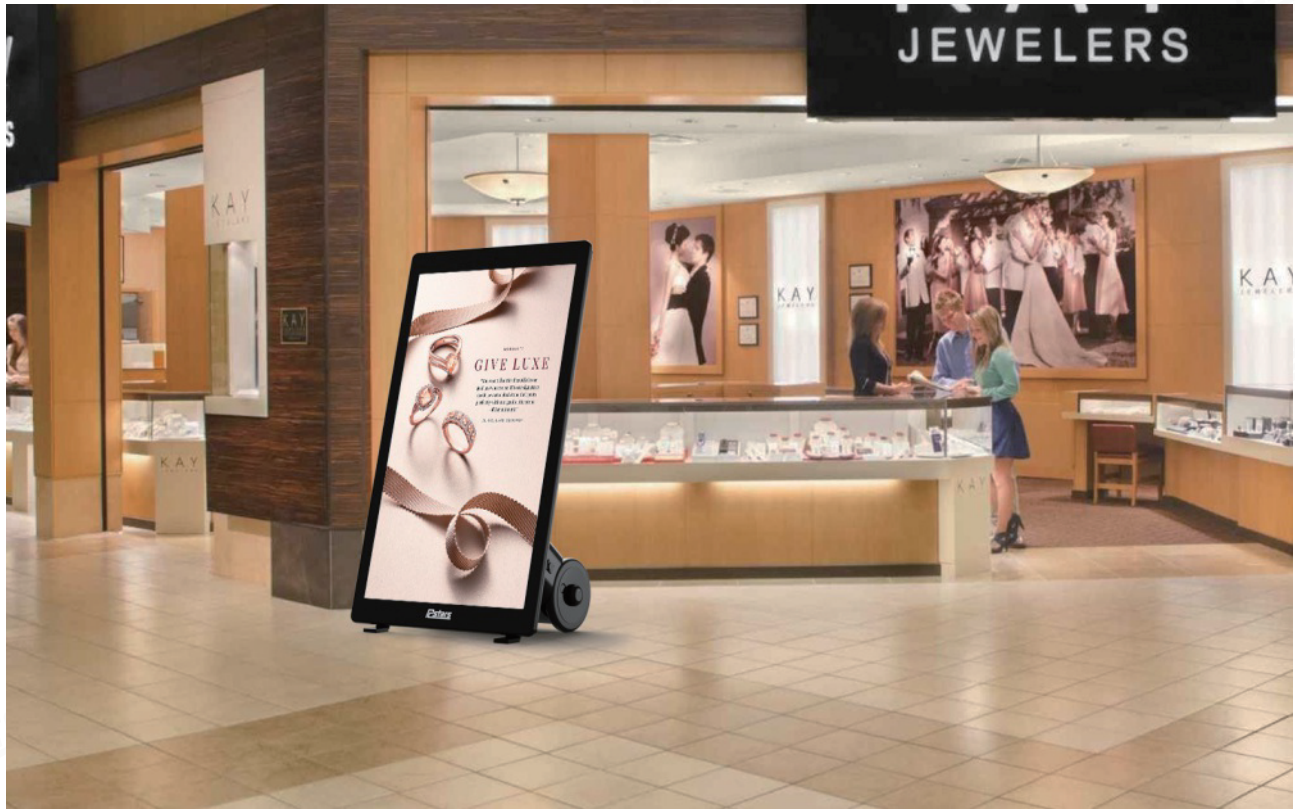

RCS-430LYAZ

Digital Signage is the remote-controlled distribution and playback of digital content (TV programs, advertising, menus, and every sort of information) on networks of displays. These displays can range from digital billboards to much smaller screens, either at a single location or across multiple sites. It's all about targeting the audience with relevant information. Digital signage enables users to display their messages more dynamically and targeted.

RCSTARS has demonstrated a Digital Signage application on android platform. The application provides the features of updating the content from remote web browser, playback of video content, image, HTML web pages and scrolling text messages.

Application Areas

- POS
- Hotel
- Self-service Terminal
- Public Information Display
- Hospitality
- In-vehicles And Transportation

Specifications

DISPLAY	Panel Model	43 inch TFT LED
	Max Resolution	1920×1080
	Aspect Ratio	16:09
	Pixel Pitch	0.49005×0.49005
	Viewing Angle	89/89/89/89
	Contrast Ratio	1200:1
	Brightness	1500 cd/m ²
	Response Time	8 ms
	Display Area (mm)	941.184×529.416 mm
	Panel Size(mm)	973×565.8×29 mm
	Screen Weight	11 kg
	Lamp Type	WLED
	INTERNAL MEDIA PLAYER	CPU
GPU		ARM Mali-T764
RAM		2/4GB DDR3
ROM		8/16/32 GB Flash
OS		Android 7.1
CONNECTOR	USB	×2
	LAN	×1
CONNECTIVITY	WiFi	Built-in WiFi 802.11a/b/g/n/ac
	4G (Optional)	LTE
FILE SUPPORT	Video	H.264, MKV, WMV9, MPEG 1/2/4, HD Divx, Xvid, RM/RMVB
	Image	BMP/PNG/GIF/JPEG
	Audio	MP3, WMA, WAV, AAC+, MP2 dec, Vorbis (Ogg), AC3, FLAC, APE, BSAC
	Scrolling Text	txt
DISPLAY MODE	Portrait	
TOUCHPCAP	Capacitive Touch options	