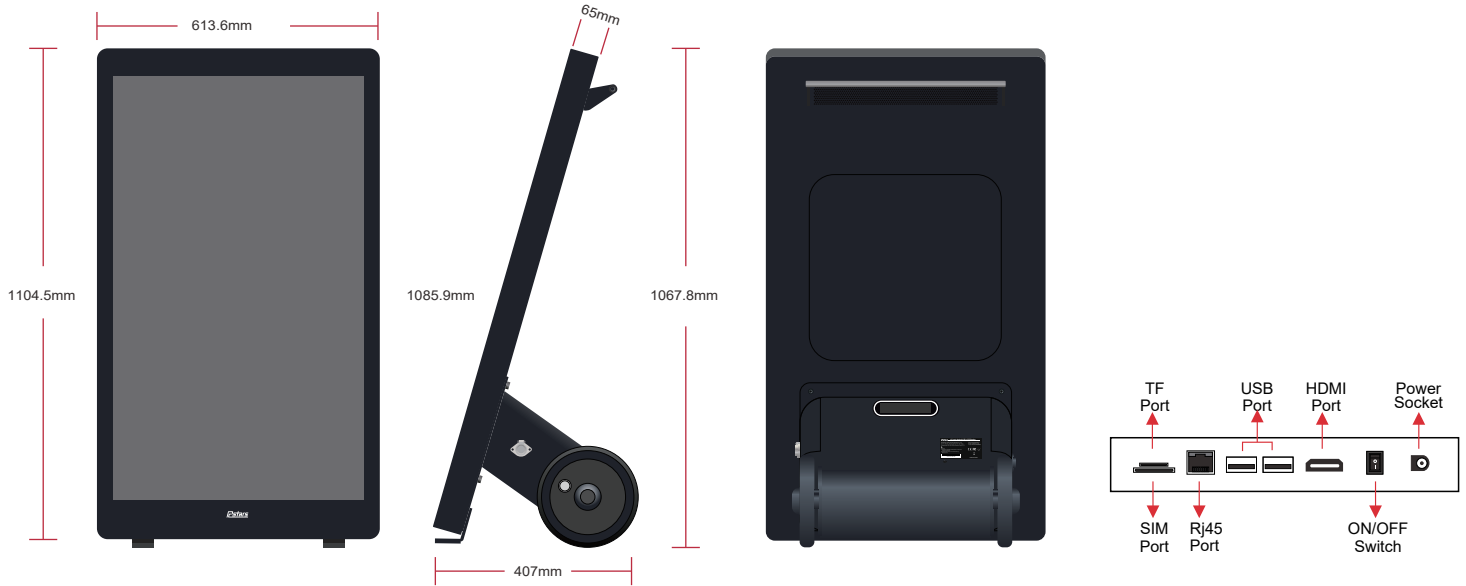

RCS-430ODLYAZ

Digital Signage is the remote-controlled distribution and playback of digital content (TV programs, advertising, menus, and every sort of information) on networks of displays. These displays can range from digital billboards to much smaller screens, either at a single location or across multiple sites. It's all about targeting the audience with relevant information. Digital signage enables users to display their messages more dynamically and targeted.

Key Features:

- Android 7.1 operating system
- Rockchip RK3288 Quad-core CPU
- 2/4GB DDR3 + 8/16/32 GB Flash
- 802.11a/b/g/n/ac internal Wifi
- 4G/WIFI/WLAN Network connection
- Remote Management Software
- Portrait & Landscape display mode
- 1080P Display output
- The battery life is 10 hours
- Low glare glass

Application Areas

- POS
- Hotel
- Self-service Terminal
- Public Information Display
- Hospitality
- In-vehicles And Transportation

Specifications

DISPLAY	Panel Model	43 inch TFT LED
	Max Resolution	1920×1080
	Aspect Ratio	16:09
	Pixel Pitch	0.49005×0.49005
	Viewing Angle	89/89/89/89
	Contrast Ratio	1200:1
	Brightness	2000 cd/m ²
	Response Time	8 ms
	Display Area (mm)	941.184×529.416 mm
	Panel Size(mm)	973×565.8×29 mm
	Screen Weight	11 kg
	Lamp Type	WLED
INTERNAL MEDIA PLAYER	CPU	Quad-core ARM Cortex-A17, 1.8GHz
	GPU	ARM Mali-T764
	RAM	2/4GB DDR3
	ROM	8/16/32 GB Flash
	OS	Android 7.1
CONNECTOR	HDMI input	×1
	USB	×2
	WLAN	×1
CONNECTIVITY	WiFi	Built-in WiFi 802.11a/b/g/n/ac
	4G (Optional)	LTE
FILE SUPPORT	Video	H.264, MKV, WMV9, MPEG 1/2/4, HD Divx, Xvid, RM/RMVB;
	Image	BMP/PNG/GIF/JPEG
	Audio	MP3, WMA, WAV, EAAC+, MP2 dec, Vorbis (Ogg), AC3, FLAC, APE, BSAC
	Scrolling Text	txt
DISPLAY MODE		Portrait
TOUCHPCAP		Capacitive Touch options