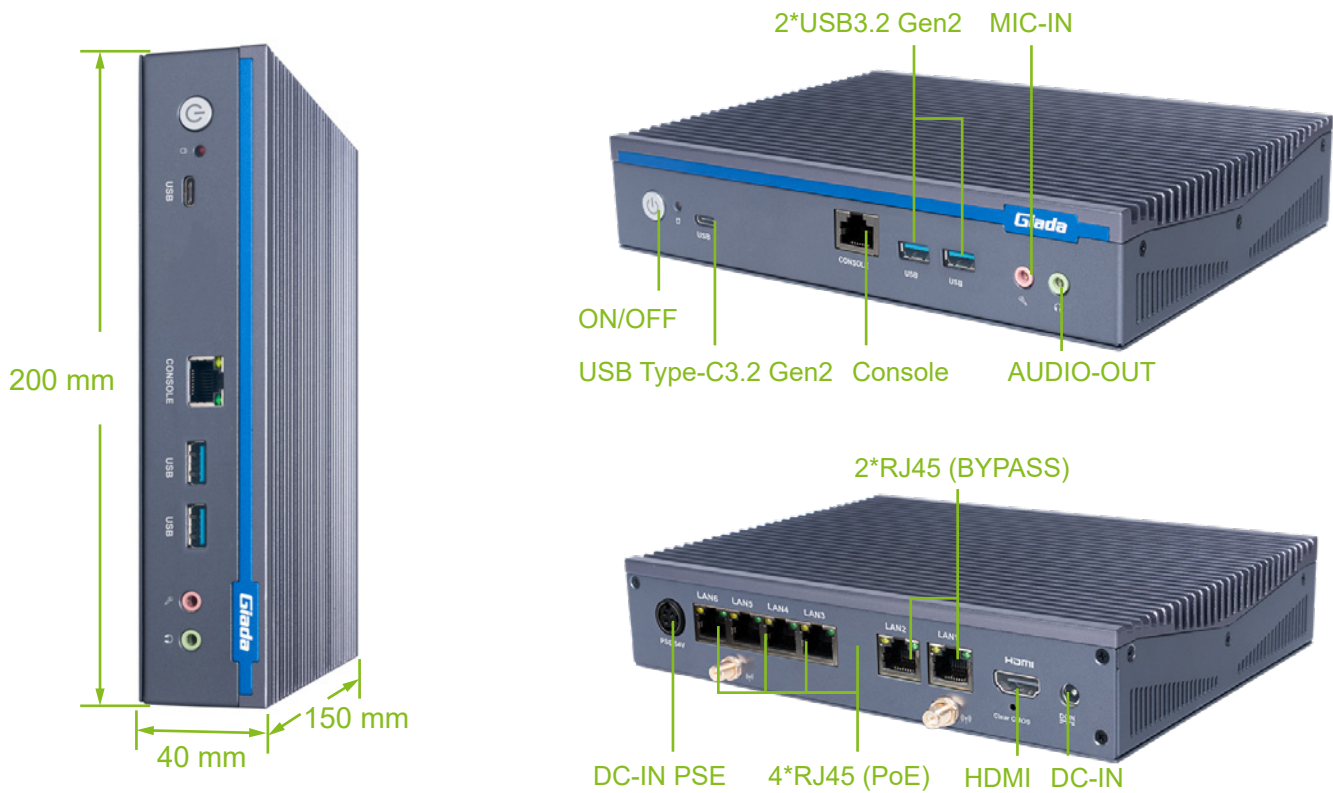

Dimensions and Drawing

Order information

RN28-N10040N0G-GIA	CPU: Intel Processor N100
Packing List	2 x Wi-Fi Antenna, 1 x AC Power Cable, 1 x PSE Power Adapter, 1 x AC Power Adapter
Package	Carton, EPE

Optional items

VESA Mounting	VESA Mounting Kit JC283
Wi-Fi/BT Module	Intel® Dual Band Wireless-AC 9260, Intel® Wi-Fi 6 AX200, Intel® Wi-Fi 6E AX210 (Gig+)
Operating System License	Windows 11 (64bit)